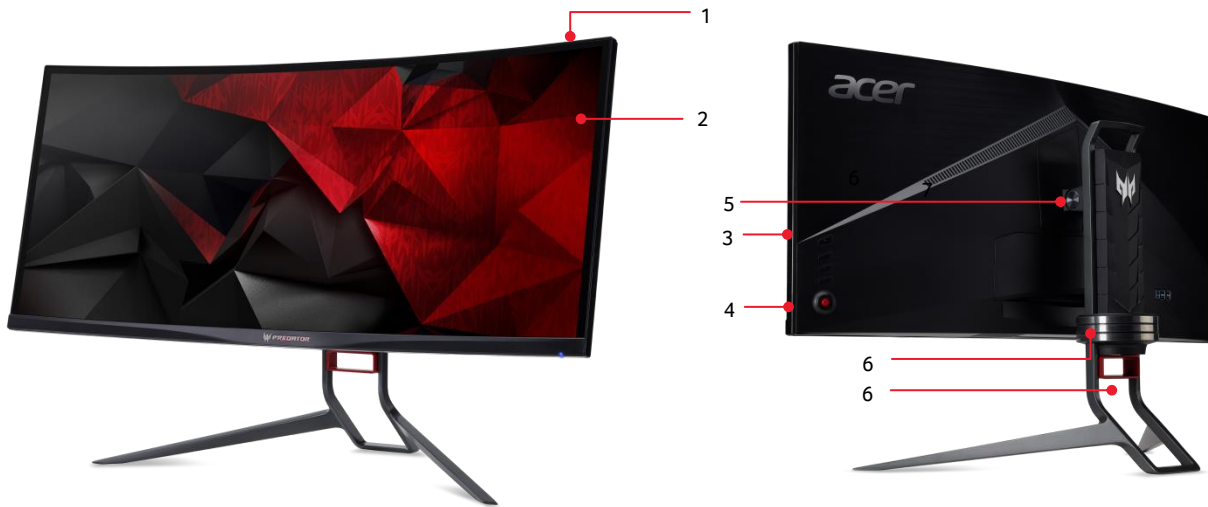

Predator X34P

Epic gaming all around you

- 34" Curved 21:9 UltraWide QHD (3440x1440) display and IPS panel
- NVIDIA® G-SYNC™ keeps gameplay smooth
- Overclock to 120Hz* refresh rate
- Custom game profiles with Predator GameView

Product views	1. Zero-Frame design 2. 34" curved 21:9 display 3. Power button 4. GameView OSD / Navigation button	5. Height adjustment / tile stand 6. Swivel 7. Cable management						
Color	Black/Dark silver							
Dimensions and weight	Dimensions: 81.68(W)x44.07~57.07(H)x29.91(D) mm 32.16(W)x17.35~22.47(H)x11.78(D) inches	Weight: TBD TBD						
Size	34"(21:9)							
Active display area	799.8x334.8mm							
Curvature	1900R							
Maximum resolution	UltraWide QHD 3440 x 1440 resolution							
Response time	100% sRGB color gamut IPS (In-Plane Switching) technology Mercury free, environment friendly							
Contrast ratio	4 ms (G to G)							
Refresh rate	1,000:1 (Native)							
Brightness	<ul style="list-style-type: none"> Normal mode: 3440 x 1440 @100Hz Overclocking mode: 3440 x 1440 @120Hz* 							
Viewing angle (CR=10)	300 cd/m ²							
Colors	172°(H),178°(V)							
Bits	1.07B							
Input signal	8Bit+Hi-FRC							
Speakers	<ul style="list-style-type: none"> 1 HDMI (v1.4) 1 DisplayPort (v1.2) 4 USB Hub 3.0 (1up 4 down) 							
VESA Wall mounting	7Wx2							
Power supply (100V-240V)	100X100mm							
Power Consumption (ENERGY STAR)	External (100V-240V)							
Support	<table border="0"> <tr> <td>Off:</td> <td>Sleep:</td> <td>On:</td> </tr> <tr> <td>0.4W</td> <td>0.5W</td> <td>54W</td> </tr> </table>		Off:	Sleep:	On:	0.4W	0.5W	54W
Off:	Sleep:	On:						
0.4W	0.5W	54W						
ErgoStand	NVIDIA G-SYNC™ technology	Tilt • -5°~ 35°						
		Height adjustment • 130mm						